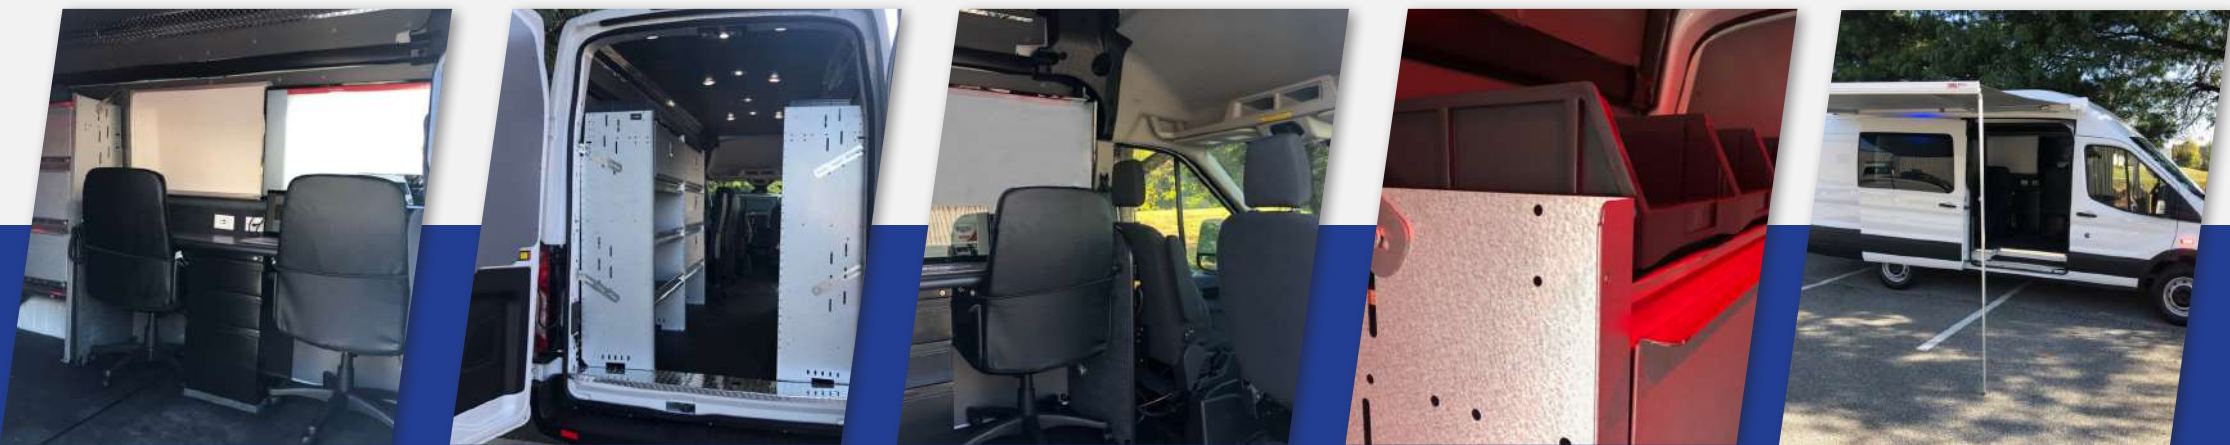

LAW ENFORCEMENT VEHICLES

CSI VEHICLE

Our vehicles are built with plenty of space for the driver, front seat passengers, personal equipment and detainees. Their contemporary design can be customized to individual requirements and deliver everything our customers require.

TIMAK
MADE IN ALBANIA

Notes: Images are for illustrative purposes only and may appear different to the actual vehicle.

TECHNICAL SPECIFICATIONS

Standard Features

Power awning	LED light poles
Sliding side entry	Custom aluminum cabinetry
Dual rear entry doors	Adjustable shelving
Step bumper	Workstation with stainless counter top
Emergency lighting and siren package	Magnetic dry erase white boards (2)
LED scene lights	Dry erase writing surface on overhead cabinet